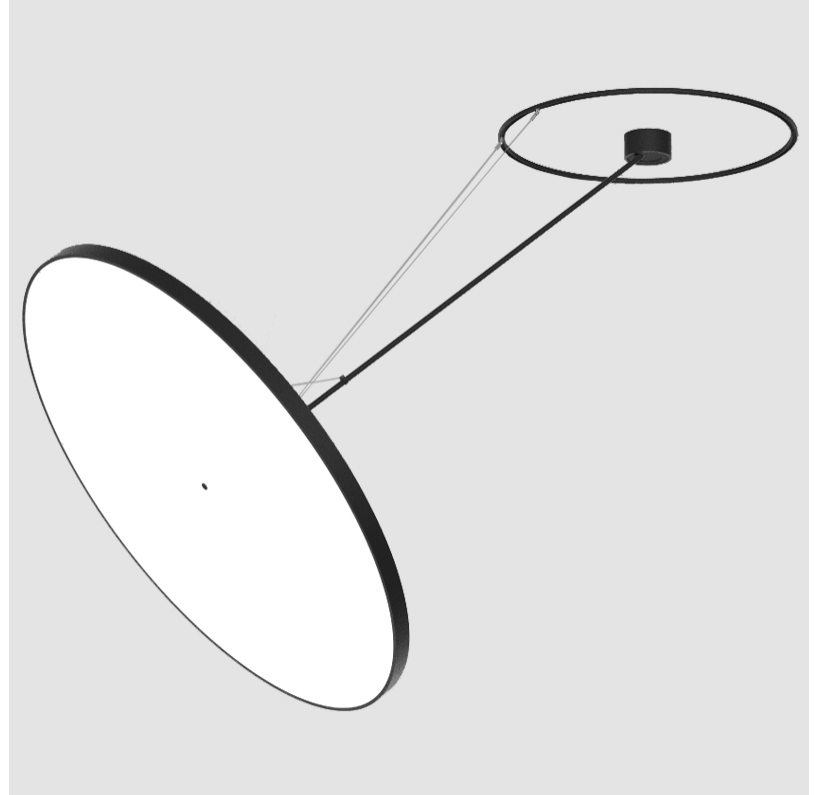

GENERAL

Series: Sign Diva Dancer
Subseries: Sign Diva Dancer
Partner: Prolicht
Division: Architectural
Installation: Suspension
Product Type: Pendant
Mounting Location: Ceiling
Light Distribution: Adjustable

PHYSICAL

Shape: Round
Diameter (mm): 1100
Diameter (in): 43 ⁵/₁₆
Height (mm): 1620
Height (in): 63 ³/₄
Weight (kg): 16
Weight (lbs): 35.2
Diffuser: PMMA - Opal / Micro-Prism / Sparkling Secret / Vintage Industrial
Fixture Finish: SSR / BKV / CWI / CRY / HAB / UFT / ITA / RUA / FTG / MYG / LOD / PUS / FRO / FUP / KIA / POP / BLS / SPG / MEY / GOH / CHC / COM / ABZ / JAG / OBR / MOS / ROR
Fixture Material: PMMA / Extruded Aluminum / Steel

ELECTRICAL

Lamp Type: LED (Zhaga Standard)
Input Wattage (W): 169.4
Total Output Wattage (W): 135
Dimming: Tri-Mode (Non-Dimming and Phase Dimming (120Vac only) and 0-10V Dimming)
Driver Included: Yes
Driver Location: Integrated
Driver Type: Constant Current - Universal
Driver Class: Class 2
Input Voltage (V): 120 - 277
Constant Current (MA): 600

LED

Color Temperature (°K): 3000 / 3500 / 4000
Max. Delivered Lumen (lm): 19520 / 19933 / 20340
CRI: >90 CRI
Lamp Life (hrs): 50000

OPTICAL

Adjustability: Rotational Canopy 170°; Tilting Canopy ±50°; Tilting Head ±90°

RATINGS AND CERTIFICATIONS

Certified By: Certified for North American Standards
IP rating: IP20