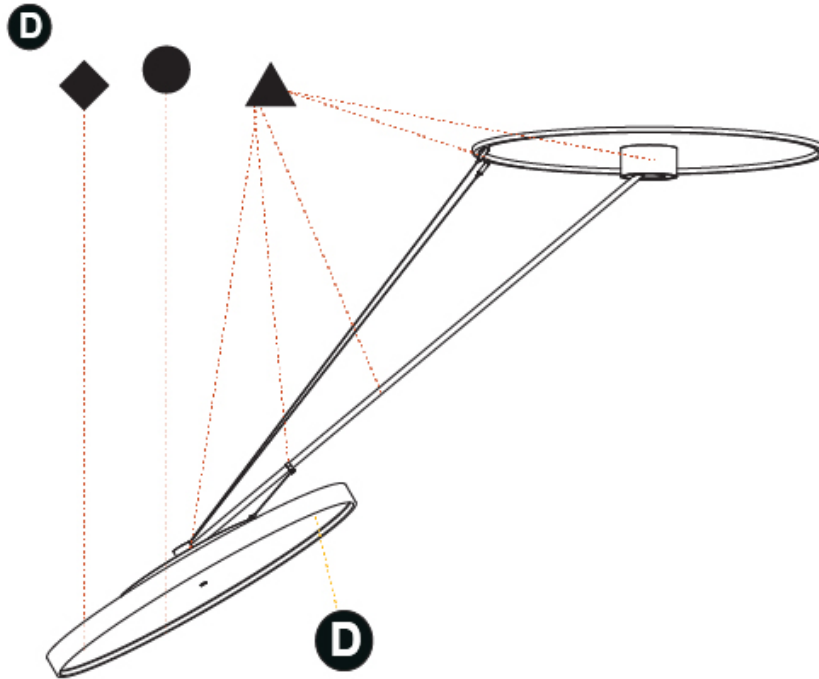

SIGN DIVA DANCER SUSPENSION

A30875-

PROJECT
TYPE
SPECIFIER
QUANTITY
DATE